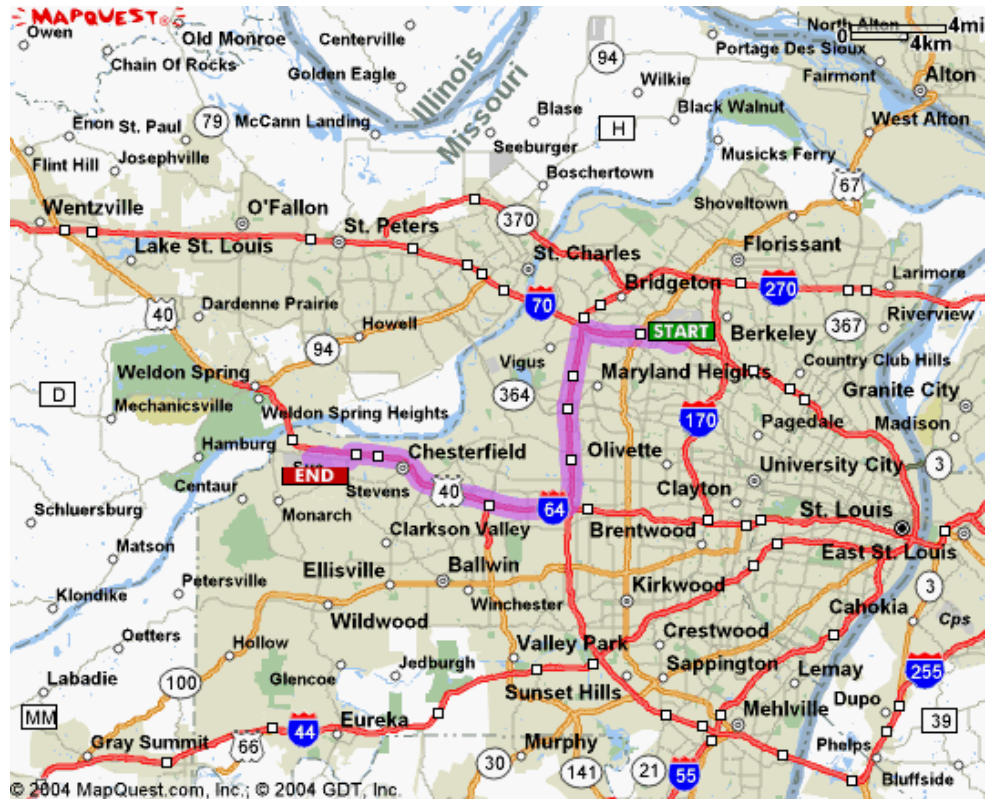

**DIRECTIONS to
Stone Technologies from
Lambert- St. Louis Airport**

The office address is
**550 Spirit of St. Louis Blvd.
Chesterfield, MO 63005**

Phone
636 530 7240

Total travel time approx 35
minutes

Total distance 24 miles

From the Airport

West on **I-70** 3.6 miles to I-270

South on **I-270** 7.8 miles to US 40 (I-64)

West on **US 40/I-64** 9.5 miles to the **Long Rd. Exit**.

At the bottom of the ramp, make a **right** at the light onto **Chesterfield Airport Rd**

West 1.5 miles on **Chesterfield Airport Rd** to the entrance to Spirit of St. Louis Airport on the **left**

South 2 blocks on **Spirit of St. Louis Blvd** and turn **left** across the divided boulevard just before the Air Force fighter jet parked in the median. (If you pass the jet, turn around)